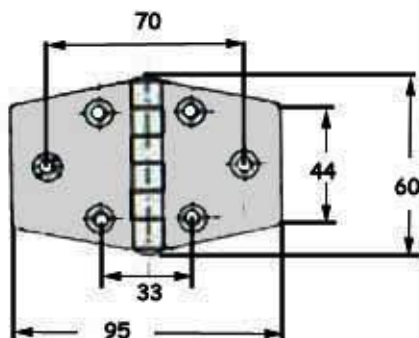

ΚΩΔ: 017.210.695

60mm X 95mm X 2mm

(gr.100)